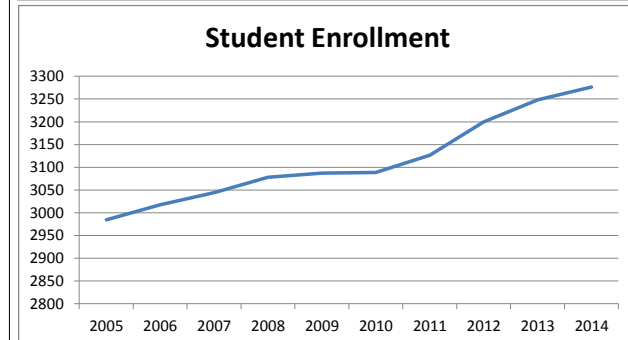

### GHG Inventory for Hope College (CO2e) in Metric Tons

	Natural Gas central boiler & residential use	Heating Degree Days for 65 F		Electric purchased from HBPW coal fired plants		Cooling Degree Days for 65 F		Totals of all measured quantities		Campus Square Footage		Metric Tons per Student FTE		Metric Tons per sq ft			
		% Inc/Dec vs baseline	HDD vs baseline	% Inc/Dec vs baseline	HDD vs baseline	% Inc/Dec vs baseline	CDD vs baseline	% Inc/Dec vs baseline	CDD vs baseline	% Inc/Dec vs baseline	Fall Student FTE	% Inc/Dec vs baseline	Fall Student FTE	% Inc/Dec vs baseline	% Inc/Dec vs baseline	% Inc/Dec vs baseline	
2005	9,230.31	baseline	6410	baseline	17,429.45	baseline	867	baseline	26,659.76	baseline	1,625,506	2984.8	baseline	8.932	0.0164	baseline	
2006	9,654.17	4.59%	5682	-11.36%	18,654.56	7.03%	682	-21.34%	28,308.73	6.19%	1,739,717	3017.7	1.10%	9.381	5.03%	0.0163	-0.79%
2007	10,295.52	11.54%	5945	-7.25%	19,122.03	9.71%	845	-2.54%	29,417.55	10.34%	1,739,717	3044.5	2.00%	9.663	8.18%	0.0169	3.10%
2008	11,658.93	26.31%	6462	0.81%	19,888.82	14.11%	562	-35.18%	31,547.75	18.33%	1,740,817	3077.7	3.11%	10.250	14.76%	0.0181	10.50%
2009	11,263.94	22.03%	6230	-2.81%	18,006.48	3.31%	496	-42.79%	29,270.42	9.79%	1,753,937	3087.3	3.43%	9.481	6.15%	0.0167	1.75%
2010	8,898.24	<b>-3.60%</b>	5704	-11.01%	17,541.68	0.64%	1001	15.46%	26,439.92	<b>-0.82%</b>	1,753,937	3088.3	3.47%	8.561	<b>-4.15%</b>	0.0151	<b>-8.09%</b>
2011	8,954.20	<b>-2.99%</b>	6092	-4.96%	17,731.04	1.73%	843	-2.77%	26,685.24	0.10%	1,753,937	3126.3	4.74%	8.536	<b>-4.43%</b>	0.0152	<b>-7.23%</b>
2012	7,968.34	<b>-13.67%</b>	5140	-19.81%	18,233.56	4.61%	1019	17.53%	26,201.90	<b>-1.72%</b>	1,790,121	3199.5	7.19%	8.189	<b>-8.31%</b>	0.0146	<b>-10.76%</b>
2013	9,290.64	0.65%	6330	-1.25%	17,903.93	2.72%	812	-6.34%	27,194.57	2.01%	1,790,121	3248.1	8.82%	8.372	<b>-6.26%</b>	0.0152	<b>-7.37%</b>
2014	9,606.79	4.08%	6991	9.06%	17,650.82	1.27%	570	-34.26%	27,257.61	2.24%	1,790,121	3276.0	9.76%	8.320	<b>-6.85%</b>	0.0152	<b>-7.16%</b>