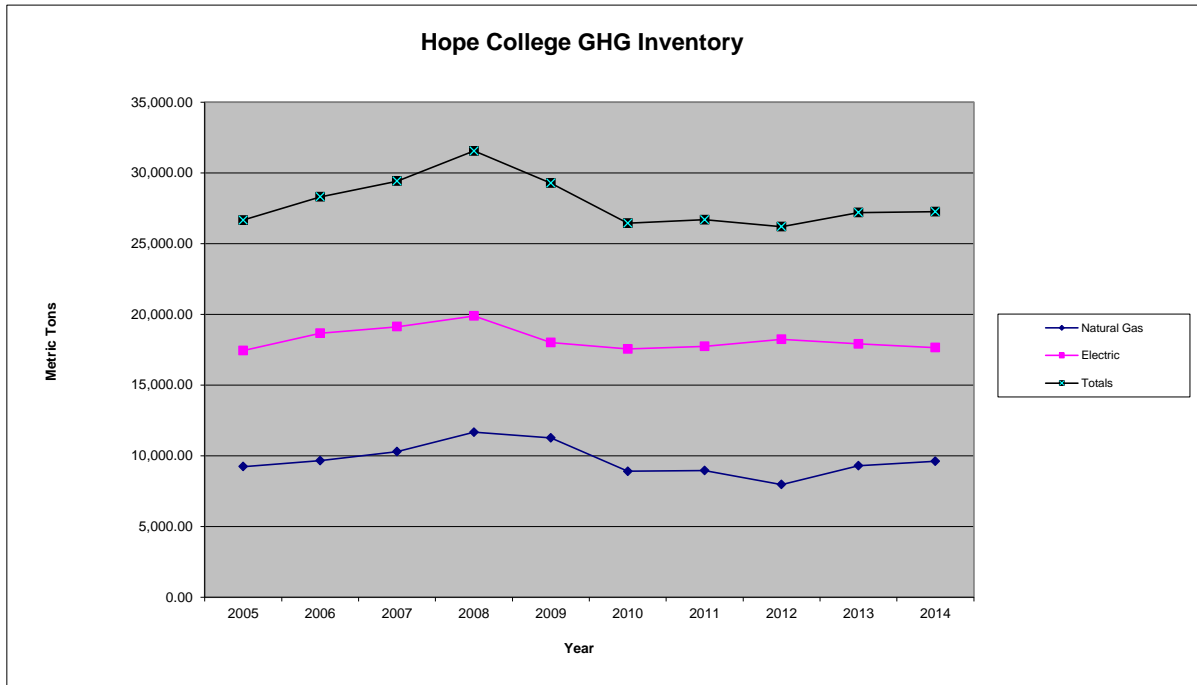

### GHG Inventory for Hope College (CO2e) in Metric Tons

	Natural Gas central boiler & residential use	Heating Degree Days for 65 F		Electric purchased from HBPW coal fired plants		Cooling Degree Days for 65 F		Totals of all measured quantities		Campus Square Footage		Metric Tons per Student FTE		Metric Tons per sq ft			
		% Inc/Dec vs baseline	HDD vs baseline	% Inc/Dec vs baseline	HDD vs baseline	% Inc/Dec vs baseline	CDD vs baseline	% Inc/Dec vs baseline	CDD vs baseline	% Inc/Dec vs baseline	Fall Student FTE	% Inc/Dec vs baseline	Fall Student FTE	% Inc/Dec vs baseline	% Inc/Dec vs baseline	% Inc/Dec vs baseline	
2005	9,230.31	baseline	6410	baseline	17,429.45	baseline	867	baseline	26,659.76	baseline	1,625,506	2984.8	baseline	8.932	0.0164	baseline	
2006	9,654.17	4.59%	5682	-11.36%	18,654.56	7.03%	682	-21.34%	28,308.73	6.19%	1,739,717	3017.7	1.10%	9.381	5.03%	0.0163	-0.79%
2007	10,295.52	11.54%	5945	-7.25%	19,122.03	9.71%	845	-2.54%	29,417.55	10.34%	1,739,717	3044.5	2.00%	9.663	8.18%	0.0169	3.10%
2008	11,658.93	26.31%	6462	0.81%	19,888.82	14.11%	562	-35.18%	31,547.75	18.33%	1,740,817	3077.7	3.11%	10.250	14.76%	0.0181	10.50%
2009	11,263.94	22.03%	6230	-2.81%	18,006.48	3.31%	496	-42.79%	29,270.42	9.79%	1,753,937	3087.3	3.43%	9.481	6.15%	0.0167	1.75%
2010	8,898.24	<b>-3.60%</b>	5704	-11.01%	17,541.68	0.64%	1001	15.46%	26,439.92	<b>-0.82%</b>	1,753,937	3088.3	3.47%	8.561	<b>-4.15%</b>	0.0151	<b>-8.09%</b>
2011	8,954.20	<b>-2.99%</b>	6092	-4.96%	17,731.04	1.73%	843	-2.77%	26,685.24	0.10%	1,753,937	3126.3	4.74%	8.536	<b>-4.43%</b>	0.0152	<b>-7.23%</b>
2012	7,968.34	<b>-13.67%</b>	5140	-19.81%	18,233.56	4.61%	1019	17.53%	26,201.90	<b>-1.72%</b>	1,790,121	3199.5	7.19%	8.189	<b>-8.31%</b>	0.0146	<b>-10.76%</b>
2013	9,290.64	0.65%	6330	-1.25%	17,903.93	2.72%	812	-6.34%	27,194.57	2.01%	1,790,121	3248.1	8.82%	8.372	<b>-6.26%</b>	0.0152	<b>-7.37%</b>
2014	9,606.79	4.08%	6991	9.06%	17,650.82	1.27%	570	-34.26%	27,257.61	2.24%	1,790,121	3276.0	9.76%	8.320	<b>-6.85%</b>	0.0152	<b>-7.16%</b>