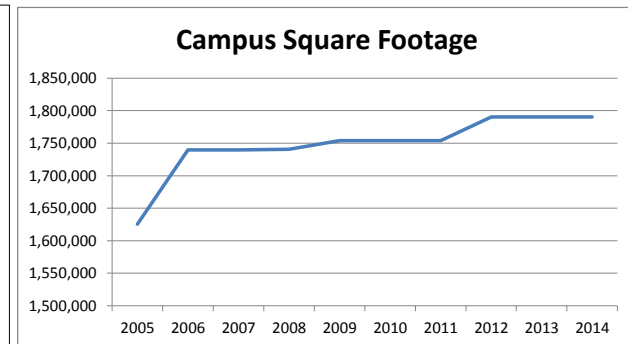

### GHG Inventory for Hope College (CO2e) in Metric Tons

	Natural Gas central boiler & residential use	Heating Degree Days for 65 F		Electric purchased from HBPW coal fired plants		Cooling Degree Days for 65 F		Totals of all measured quantities		Campus Square Footage		Metric Tons per Student FTE		Metric Tons per sq ft			
		% Inc/Dec vs baseline	HDD vs baseline	% Inc/Dec vs baseline	HDD vs baseline	% Inc/Dec vs baseline	CDD vs baseline	% Inc/Dec vs baseline	CDD vs baseline	% Inc/Dec vs baseline	Fall Student FTE	% Inc/Dec vs baseline	Fall Student FTE	% Inc/Dec vs baseline	% Inc/Dec vs baseline	% Inc/Dec vs baseline	
2005	9,230.31	baseline	6410	baseline	17,429.45	baseline	867	baseline	26,659.76	baseline	1,625,506	2984.8	baseline	8.932	0.0164	baseline	
2006	9,654.17	4.59%	5682	-11.36%	18,654.56	7.03%	682	-21.34%	28,308.73	6.19%	1,739,717	3017.7	1.10%	9.381	5.03%	0.0163	-0.79%
2007	10,295.52	11.54%	5945	-7.25%	19,122.03	9.71%	845	-2.54%	29,417.55	10.34%	1,739,717	3044.5	2.00%	9.663	8.18%	0.0169	3.10%
2008	11,658.93	26.31%	6462	0.81%	19,888.82	14.11%	562	-35.18%	31,547.75	18.33%	1,740,817	3077.7	3.11%	10.250	14.76%	0.0181	10.50%
2009	11,263.94	22.03%	6230	-2.81%	18,006.48	3.31%	496	-42.79%	29,270.42	9.79%	1,753,937	3087.3	3.43%	9.481	6.15%	0.0167	1.75%
2010	8,898.24	<b>-3.60%</b>	5704	-11.01%	17,541.68	0.64%	1001	15.46%	26,439.92	<b>-0.82%</b>	1,753,937	3088.3	3.47%	8.561	<b>-4.15%</b>	0.0151	<b>-8.09%</b>
2011	8,954.20	<b>-2.99%</b>	6092	-4.96%	17,731.04	1.73%	843	-2.77%	26,685.24	0.10%	1,753,937	3126.3	4.74%	8.536	<b>-4.43%</b>	0.0152	<b>-7.23%</b>
2012	7,968.34	<b>-13.67%</b>	5140	-19.81%	18,233.56	4.61%	1019	17.53%	26,201.90	<b>-1.72%</b>	1,790,121	3199.5	7.19%	8.189	<b>-8.31%</b>	0.0146	<b>-10.76%</b>
2013	9,290.64	0.65%	6330	-1.25%	17,903.93	2.72%	812	-6.34%	27,194.57	2.01%	1,790,121	3248.1	8.82%	8.372	<b>-6.26%</b>	0.0152	<b>-7.37%</b>
2014	9,606.79	4.08%	6991	9.06%	17,650.82	1.27%	570	-34.26%	27,257.61	2.24%	1,790,121	3276.0	9.76%	8.320	<b>-6.85%</b>	0.0152	<b>-7.16%</b>